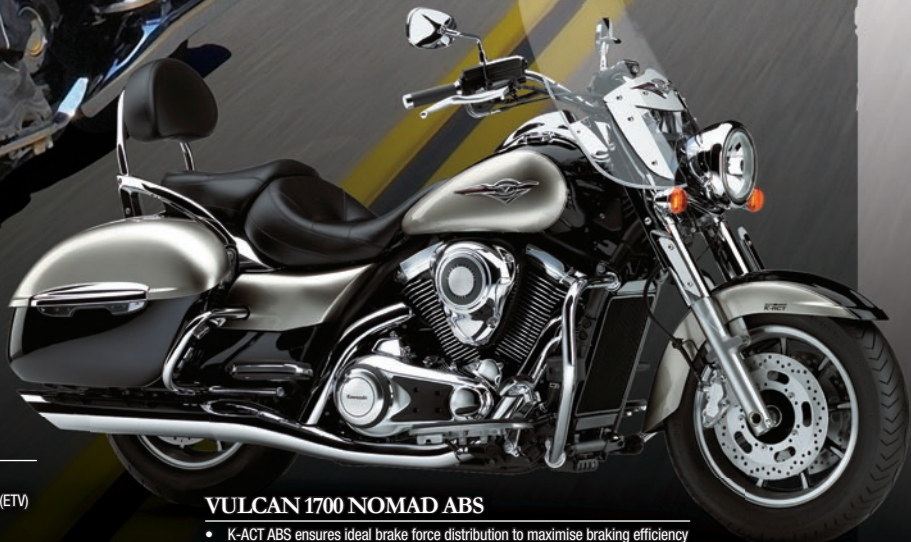

\$2000 CASH BACK*

CRUISE IN FOR A BIG DEAL ON A BIG KAWASAKI CRUISER

FOR A LIMITED TIME ONLY ON:

Vulcan 1700 Classic ABS

Vulcan 1700 Nomad ABS

Vulcan 1700 Voyager ABS

VULCAN 1700 CLASSIC ABS

- K-ACT ABS ensures ideal brake force distribution to maximise braking efficiency
- Convenient key removal ignition keeps keys from scratching the instruments
- Electronic throttle actuation for smooth engine response
- Dual adjustable rear shocks ensure a comfortable ride feel

VULCAN 1700 NOMAD ABS

- K-ACT ABS ensures ideal brake force distribution to maximise braking efficiency
- The top opening lockable panniers provide 38 litres of sealed storage space
- Sculpted deluxe seats for all-day comfort
- Adjustable windscreen for wind protection

VULCAN 1700 VOYAGER ABS

- K-ACT ABS ensures ideal brake force distribution to maximise braking efficiency
- Easy to use cruise control works with the Voyager's fully electronic throttle valve system (ETV)
- Dual air-assisted rear shocks provide control under a wide range of riding conditions
- Sculpted seat designed for both comfort and easy reach to the ground
- Audio system with twin speakers features radio and compatibility with an iPod or CB radio unit